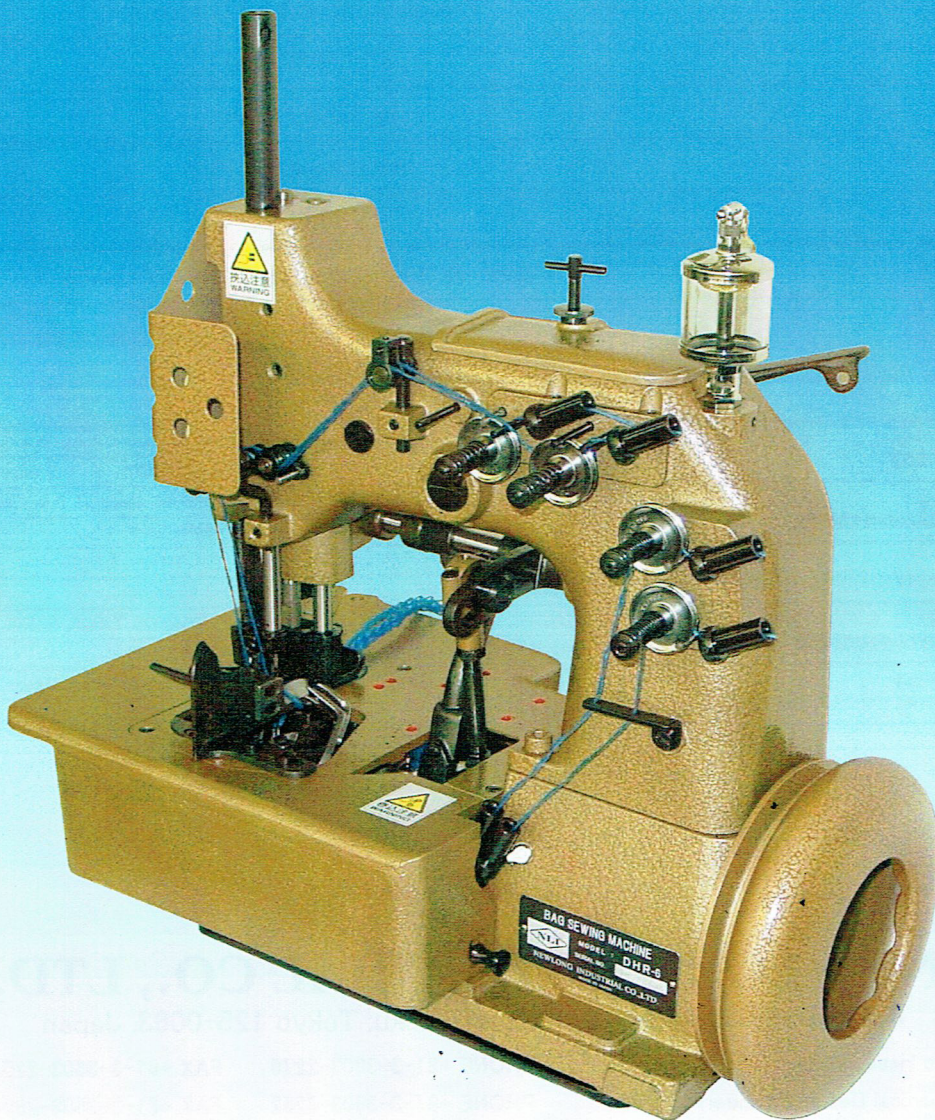

NLI Fujioka Factory has adopted ISO 9001 to be certified its quality control technology for Industrial Sewing Machine and relative products.

SAFETY STITCH MACHINE

DHR-6

FOR SEWING WOVEN PP CONTAINER BAGS

NEWLONG INDUSTRIAL CO., LTD.

Combined Chain Stitch/Overedge Stitch, Two Needles, Plain Feed with Upper Feed, Flat Bed, Four-Thread Safety Stitch Machine.

Suitable for sewing very thick polypropylene woven container bags.

Specifications	
Model	DHR-6
Max. Speed ※	1,400rpm
Seam	Double thread chain stitch / Overseaming stitch
Stitch Width	6.5-15mm
Bag Material	Container bag
Thickness	22mm
Cutter	Overseaming width 12, 15mm
Needle	UY9853G 430
Oiling	by hand / Oiler
Oil	Machine oil #10
Weight	38.0kg
Feature	Upper & Lower sending / Double needle